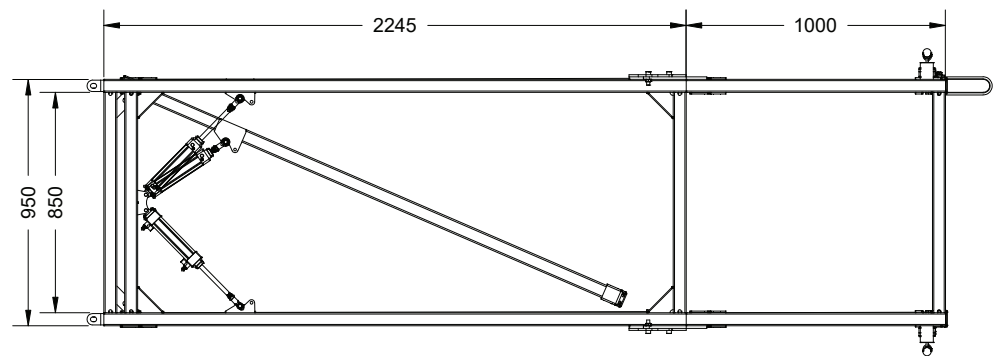

TECHNICAL NOTES

- Heavy duty galvanised frame
- Nylon bushed heavy duty cast hinges
- Single module easy installation
- Pneumatically controlled via the Clipex HD series Air crush Range
- Rubber gap infill for OS of crush

All dimensions in millimetres

01 November 2021