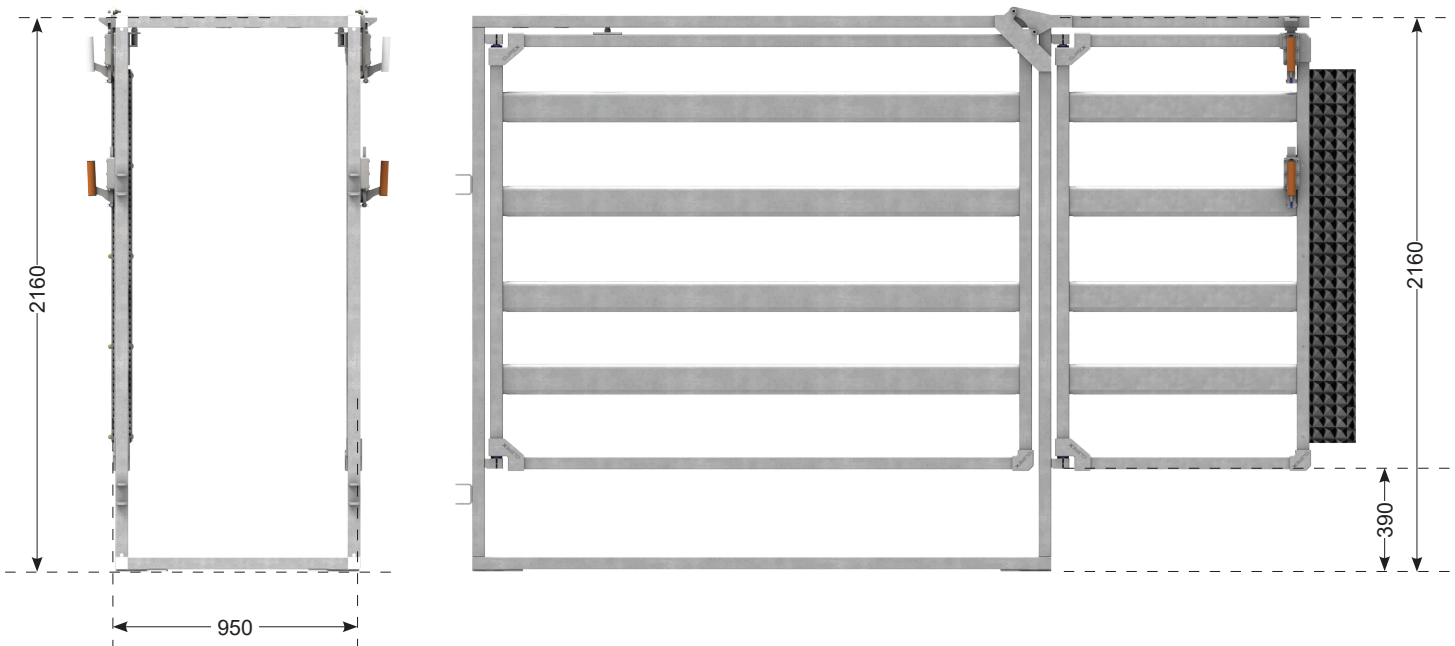

TECHNICAL NOTES

- Heavy duty galvanised frame
- Nylon bushed heavy duty cast hinges
- Single module easy installation
- Pneumatically controlled via the Clipex HD series Air crush Range
- Rubber gap infill for OS of crush

All dimensions in millimetres

01 November 2021